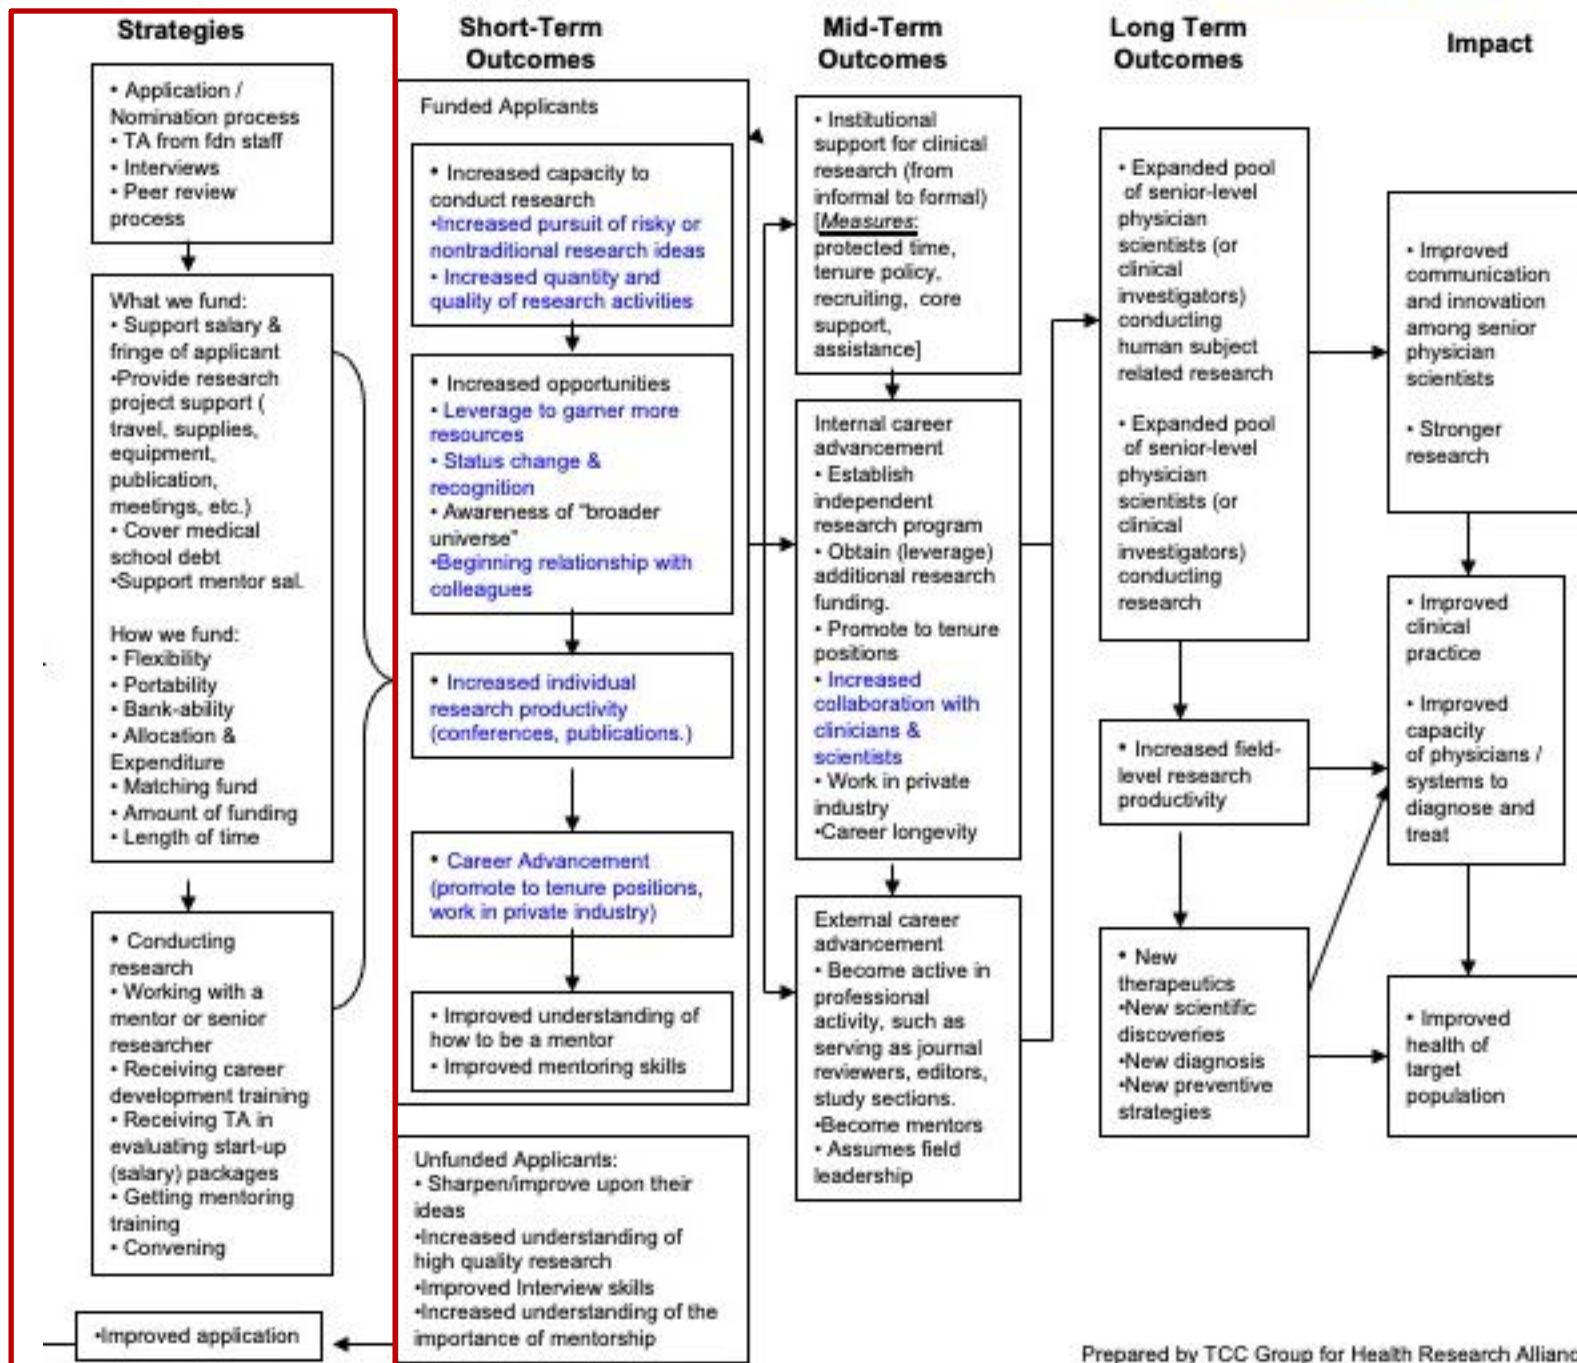

**Impact**

# DRAFT Career Development Award Logic Model - HRA

Data for measures in blue can be provided by ProposalCentral