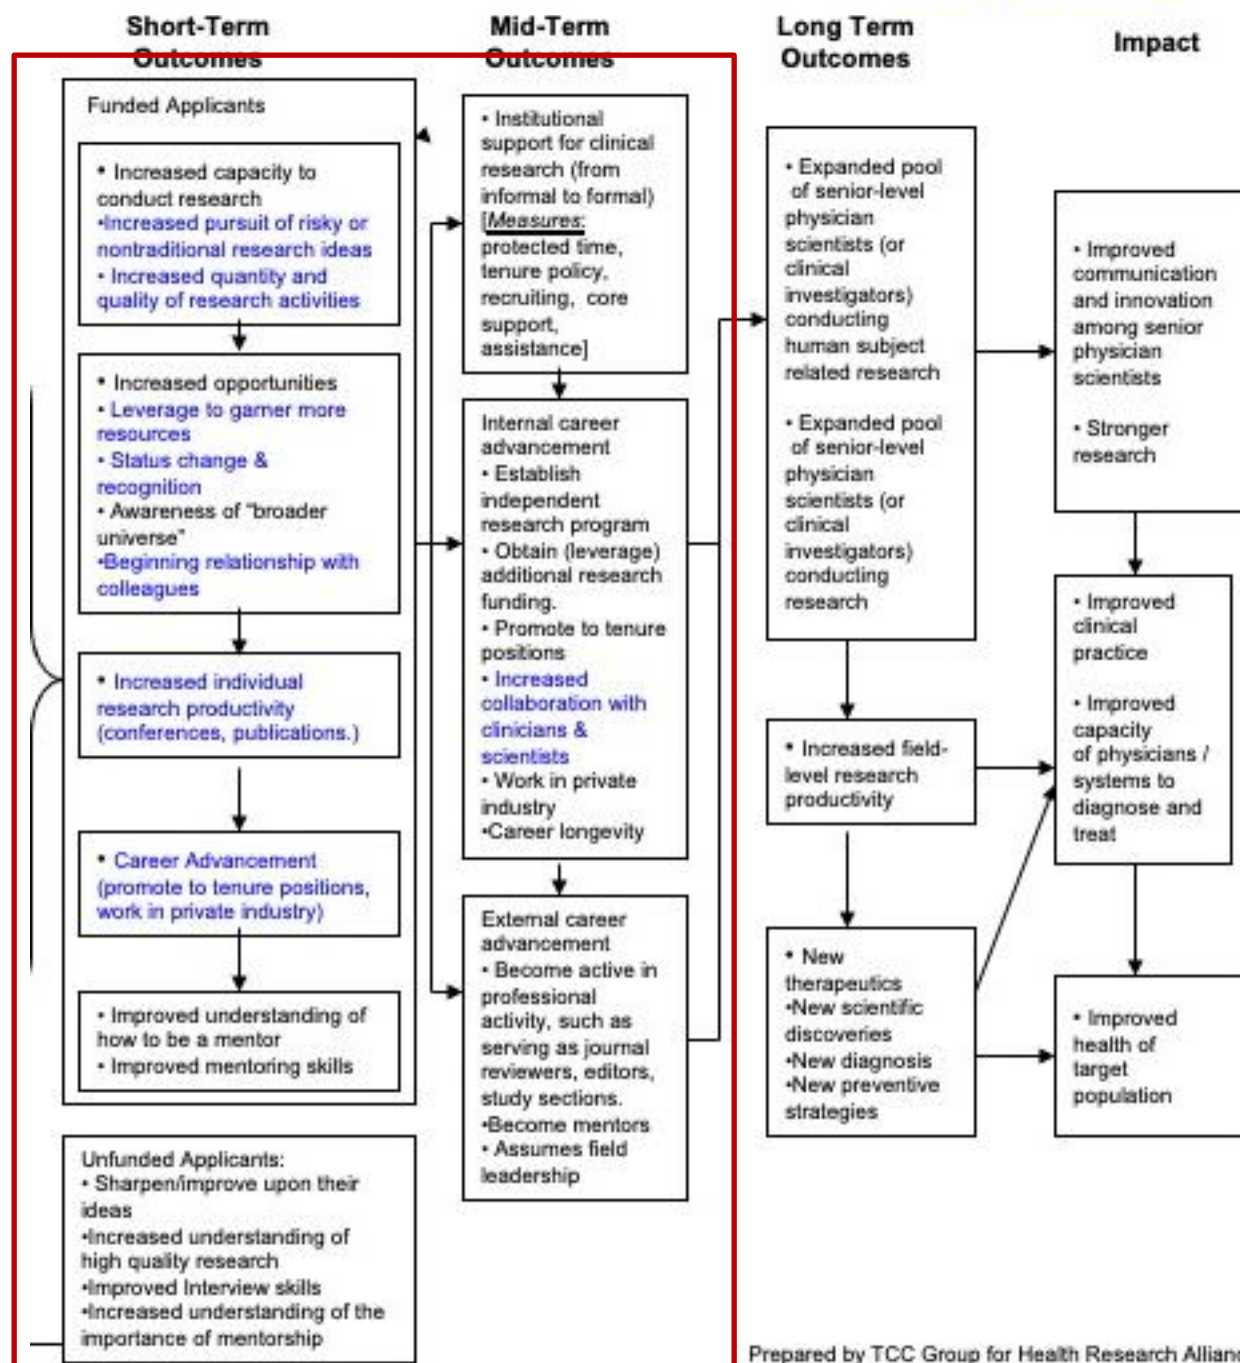

**Impact**

# DRAFT Career Development Award Logic Model - HRA

Data for measures in blue can be provided by ProposalCentral